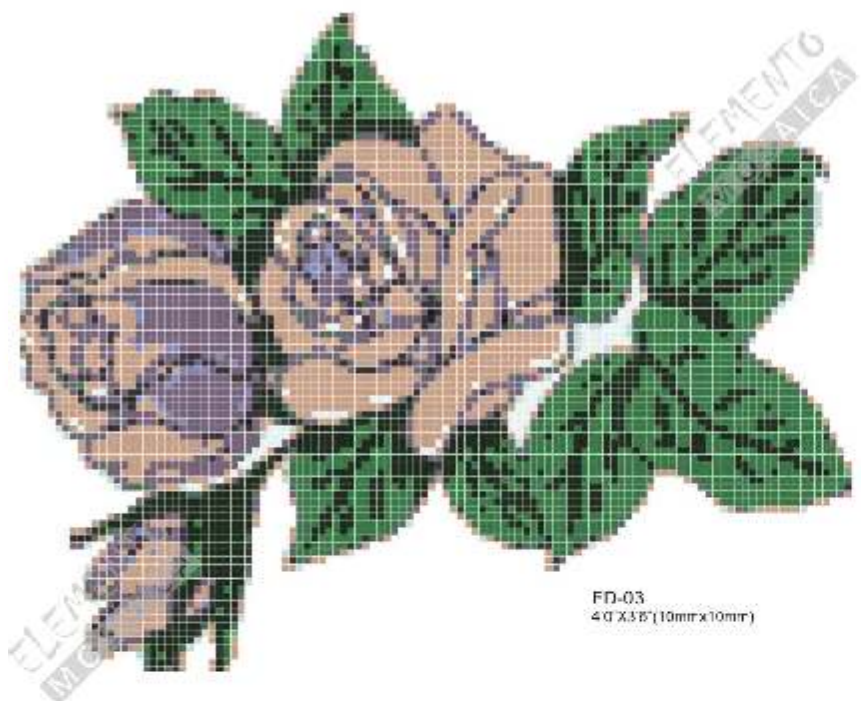

FLORAL  
DECOR

FD-01  
5" x 5" (10mm x 10mm)

FD-02  
10" x 7" (20mm x 20mm)

FD-03  
40 X 35 (10mm x 10mm)

FD-05  
7 5/8 x 10 3/8  
(20mm x 20mm)

FD-06  
3 1/8 x 3 1/8  
10mm x 10mm

FD-04  
7 X 7 (20mm x 20mm)

FD-07  
8 x 6  
20mm x 20mm

FD-08  
6 1/2" X 7 5/8" (16cm X 19cm)

FD-C9  
5 6/8" X 3 9/8" (14cm X 10cm)

FD-10  
3 0" X 8 6"  
(10cm X 21cm)