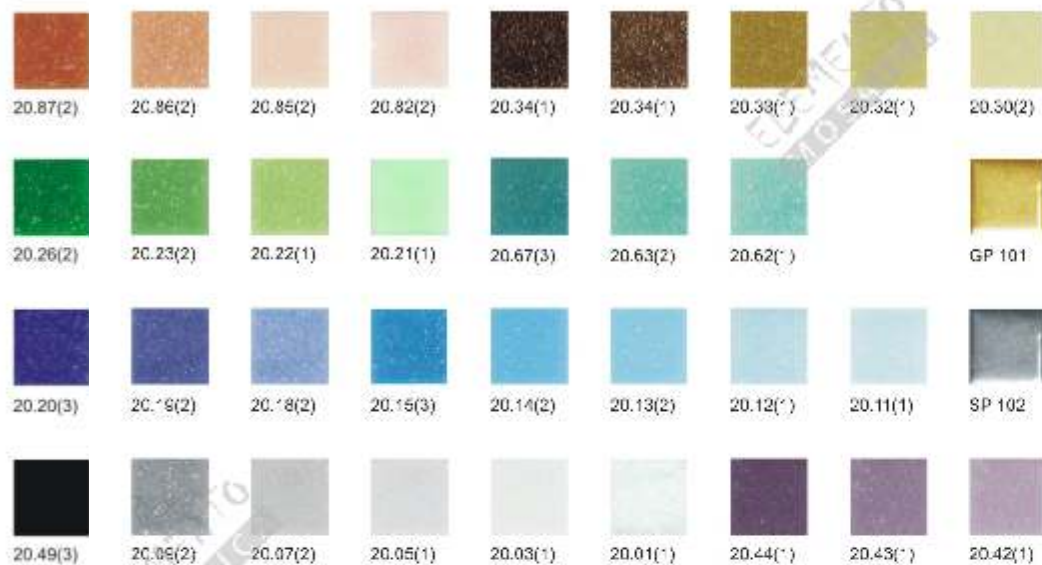

# COLOUR BANK

## Royale (20mm x 20mm)

## Shine (15mm x 15mm)

## Shine (20mm x 20mm)